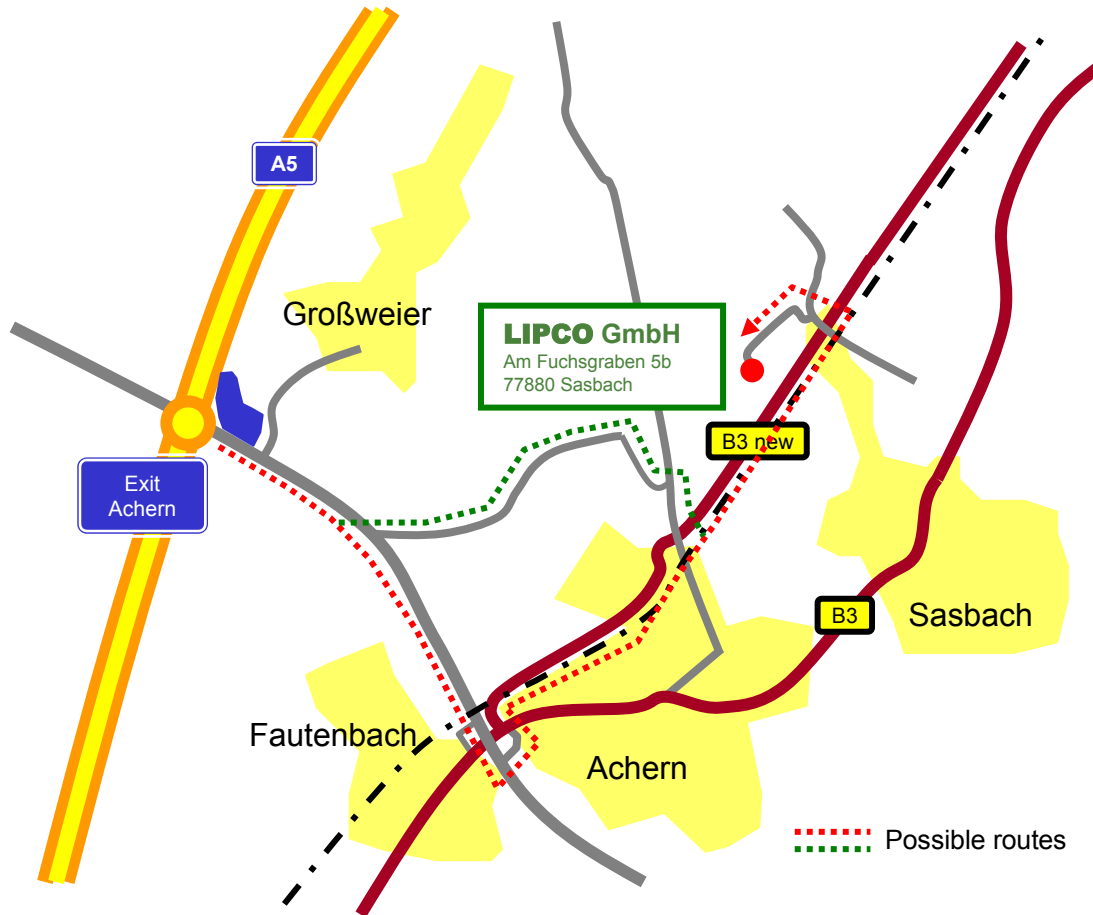

How to get to LIPCO

Route description:

On freeway A5, take the "Achern" exit and continue in the direction of Achern. You may either, after 1,000 m, follow the sign "Industriegebiet Sasbach West" (green line)

or

travel, via the roundabout in Achern, in the direction of Baden-Baden with the "neue" (new) B3 to the "Industriegebiet Sasbach West" (red line)

If you still have difficulties finding LIPCO, simply call us at **+49(0)7841/6068-0**.